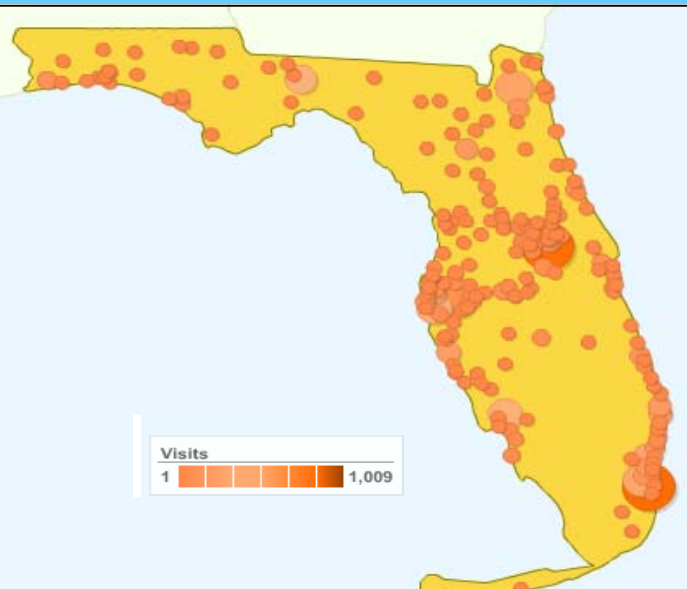

Usage Summary February 2008

Total Sessions = **4,610**
 Collaborative Live Chat Sessions = **3,085**
 Academic Live Chat Sessions = **535**
 E-mail Sessions = **990**

Link Placement Matters

Links in library catalogs, front pages and databases **WORK!** Statistically, we can see a library's numbers rise or drop dramatically when the Ask a Librarian Link is moved. Obvious links throughout your website on your front page (especially using the Ask a Librarian logo) directly correlate with higher use by your users in both live sessions and email use. Conversely, buried logos or placement on only one page, even if under 'reference', will decrease use significantly. Logos & free promo materials are at info.askalibrarian.org under promotion.

Google Analytics Map of Entry Point by User IP Address

Ask a Librarian By the Numbers

Chat & Email Sessions since July 2003 = **125,009**
 Chat Sessions since July 2003 = **84,849**
 Chat & Email Sessions Year to Date = **19,165**
 Total Participating Libraries = **91**
 Total Staff Trained = **1,055**

Top Counties by Zip Code

- | | |
|-----------------|---------------|
| 1. Dade | 6. Palm Beach |
| 2. Orange | 7. Duval |
| 3. Broward | 8. Lee |
| 4. Hillsborough | 9. Volusia |
| 5. Pinellas | 10. Brevard |