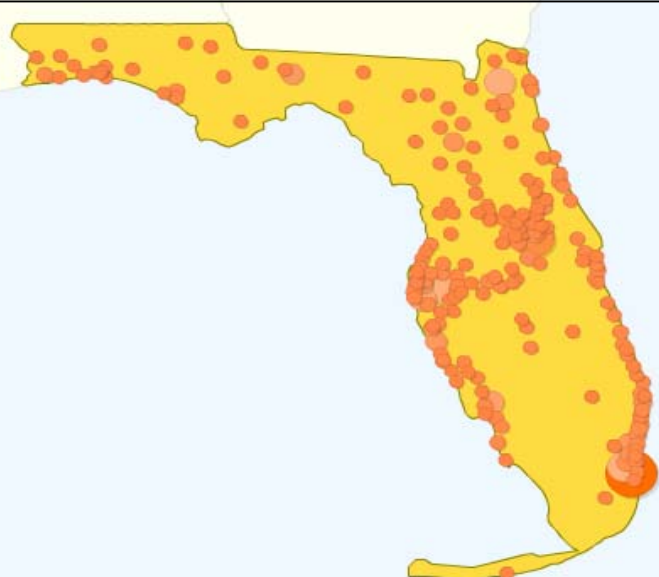

Usage Summary April 2008

Total Sessions = **3,979**
 Collaborative Desk Live Chat Sessions = **2,596**
 Academic Live Chat Sessions = **475**
 E-mail Sessions = **908**

Link Placement Matters

Links in library catalogs, front pages and databases **WORK!** Statistically, we can see a library's numbers rise or drop dramatically when the Ask a Librarian Link is moved. Obvious links throughout your website on your front page (especially using the Ask a Librarian logo) directly correlate with higher use by your users in both live sessions and email use. Conversely, buried logos or placement on only one page, even if under 'reference', will decrease use significantly. Logos & free promo materials are at info.askalibrarian.org under promotion.

Google Analytics Map of Entry Point by User IP Address

Ask a Librarian By the Numbers

Chat & Email Sessions since July 2003 = **133,153**
 Chat Sessions since July 2003 = **91,119**
 Chat & Email Sessions Year to Date = **27,309**
 Total Participating Libraries = **92**
 Total Staff Trained = **1,342**

Top Entry Points

1. Orange County Library System
2. Miami-Dade Public Library
3. State Library Of Florida, Div Of Library & Info
4. Tampa-Hillsborough County Public Library
5. Broward County Library
6. University Of Florida
7. Jacksonville Public Library
8. St Petersburg College
9. Miami-Dade College
10. Nova Southeastern University

Top Counties by Zip Code

- | | |
|-------------|-----------------|
| 1. Dade | 6. Palm Beach |
| 2. Broward | 7. Hillsborough |
| 3. Orange | 8. Alachua |
| 4. Pinellas | 9. Volusia |
| 5. Duval | 10. Sarasota |