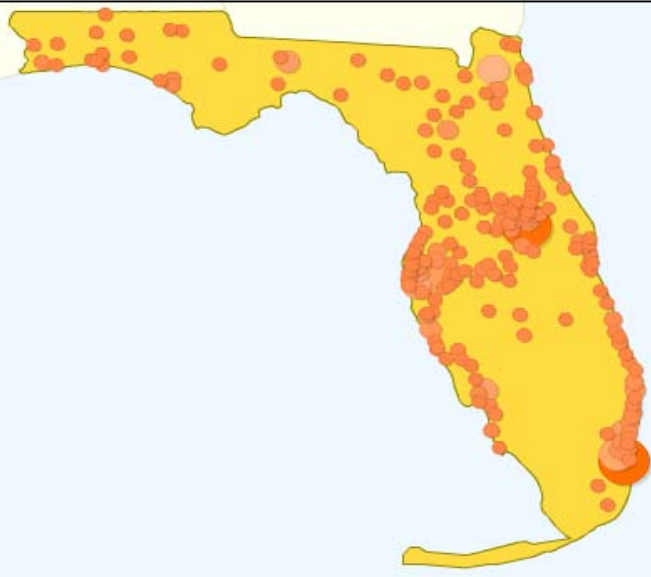

Usage Summary May 2008

Total Sessions = 3,885
 Collaborative Desk Live Chat Sessions = 2,630
 Academic Live Chat Sessions = 365
 E-mail Sessions = 890

Link Placement Matters

Links in library catalogs, front pages and databases **WORK!** Statistically, we can see a library's numbers rise or drop dramatically when the Ask a Librarian Link is moved. Obvious links throughout your website on your front page (especially using the Ask a Librarian logo) directly correlate with higher use by your users in both live sessions and email use. Conversely, buried logos or placement on only one page, even if under 'reference', will decrease use significantly. Logos & free promo materials are at info.askalibrarian.org under promotion.

Google Analytics Map of Entry Point by User IP Address

Ask a Librarian By the Numbers

Chat & Email Sessions since July 2003 = **137,038**
 Chat Sessions since July 2003 = **94,114**
 Chat & Email Sessions Year to Date = **31,194**
 Total Participating Libraries = **92**
 Total Staff Trained = **1,358**

Top Counties by Zip Code

- | | |
|-----------------|---------------|
| 1. Dade | 6. Pasco |
| 2. Broward | 7. Palm Beach |
| 3. Orange | 8. Pinellas |
| 4. Duval | 9. Manatee |
| 5. Hillsborough | 10. Alachua |